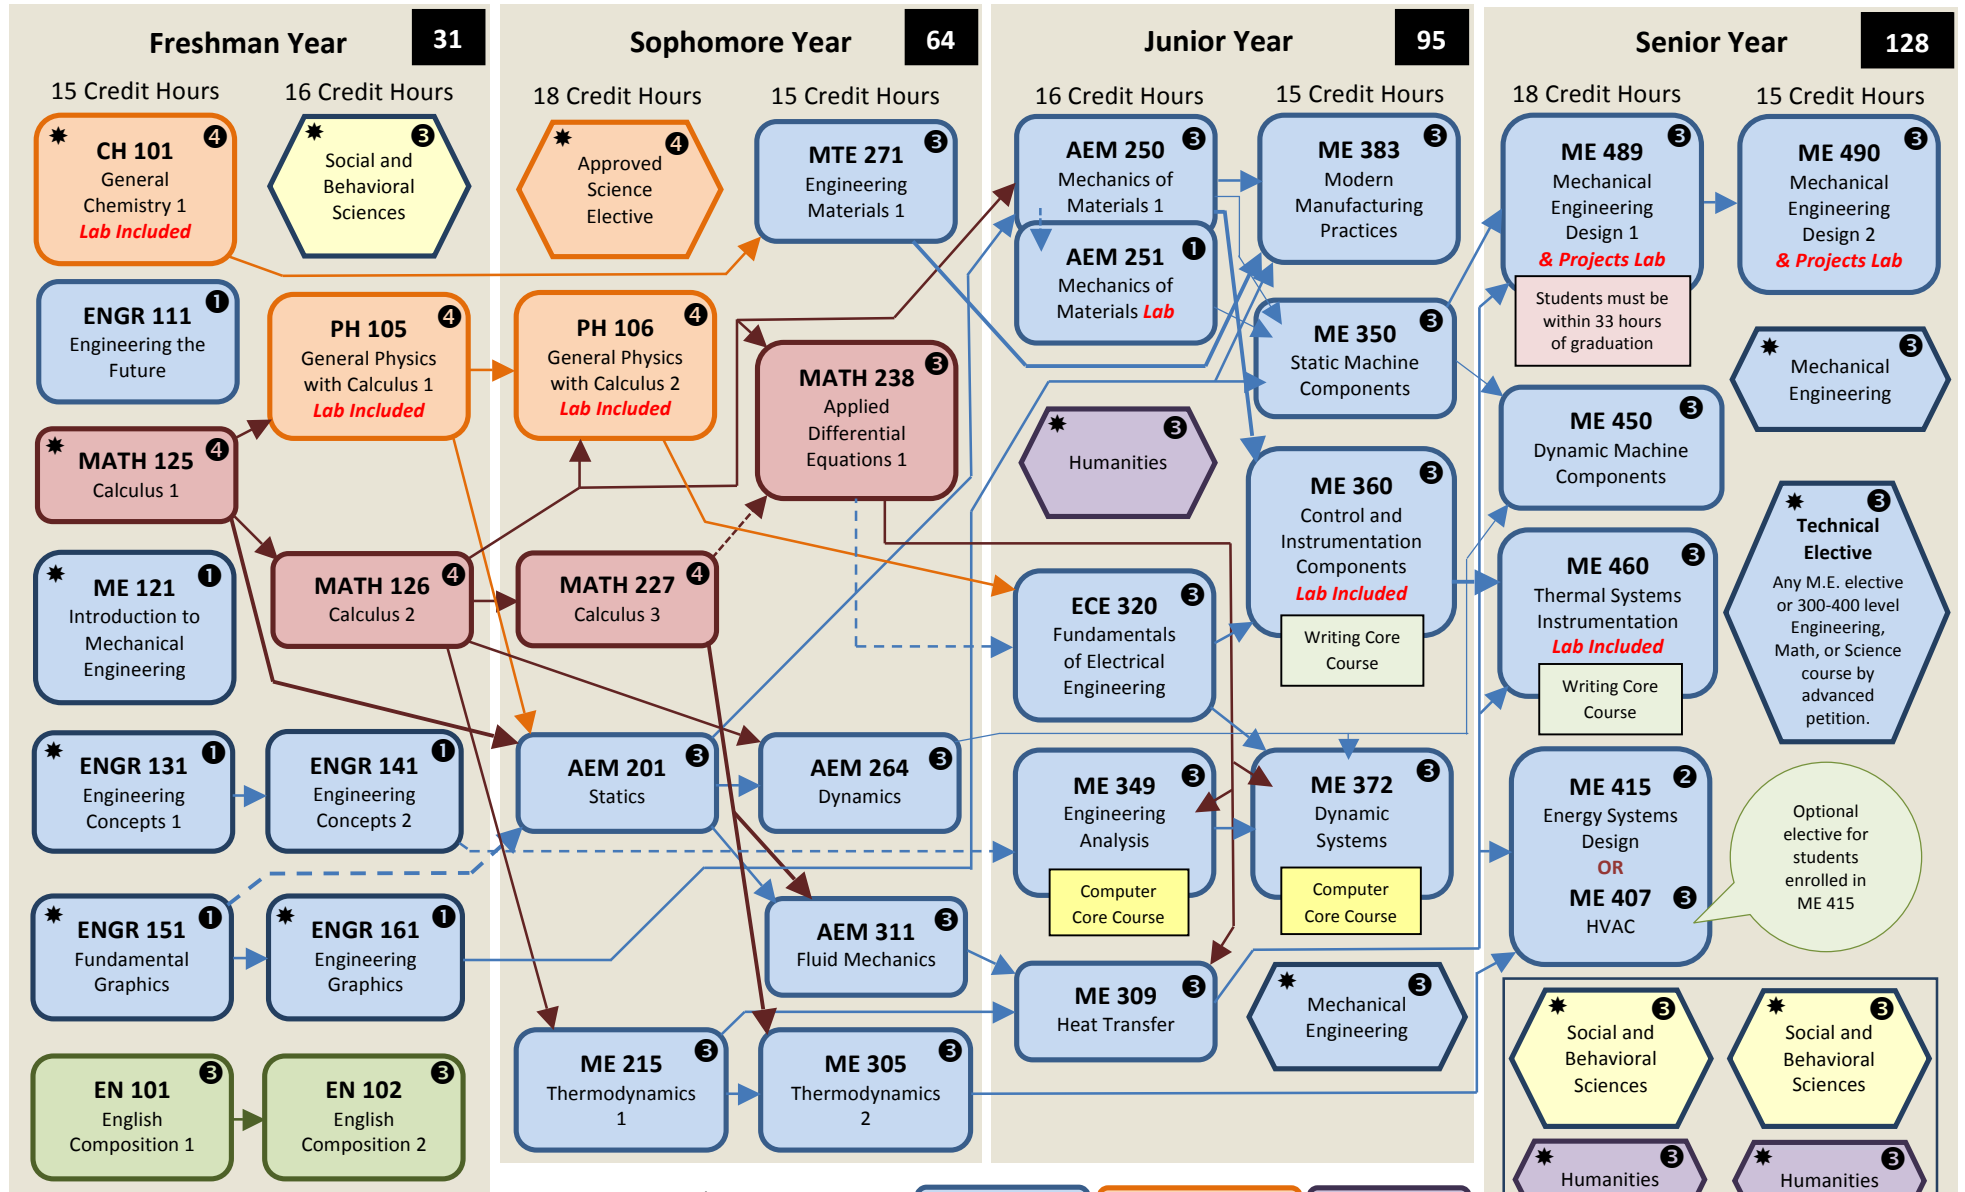

Student Name	
CWID	

THE UNIVERSITY OF ALABAMA

Curriculum for Mechanical Engineering

Fall 2012
128 Semester Hours

* Prerequisites not shown
 → Prerequisite
 --- Corequisite

Shape Key: Required Course (circle with 1), Elective (hexagon)

Color Key: Engineering (blue), Natural Science (orange), Humanities (purple), Mathematics (red), Freshman Composition (green), Social and Behavioral Sciences (yellow)

All 4 of these courses are required, and must include one 2-course In-Depth Study series.